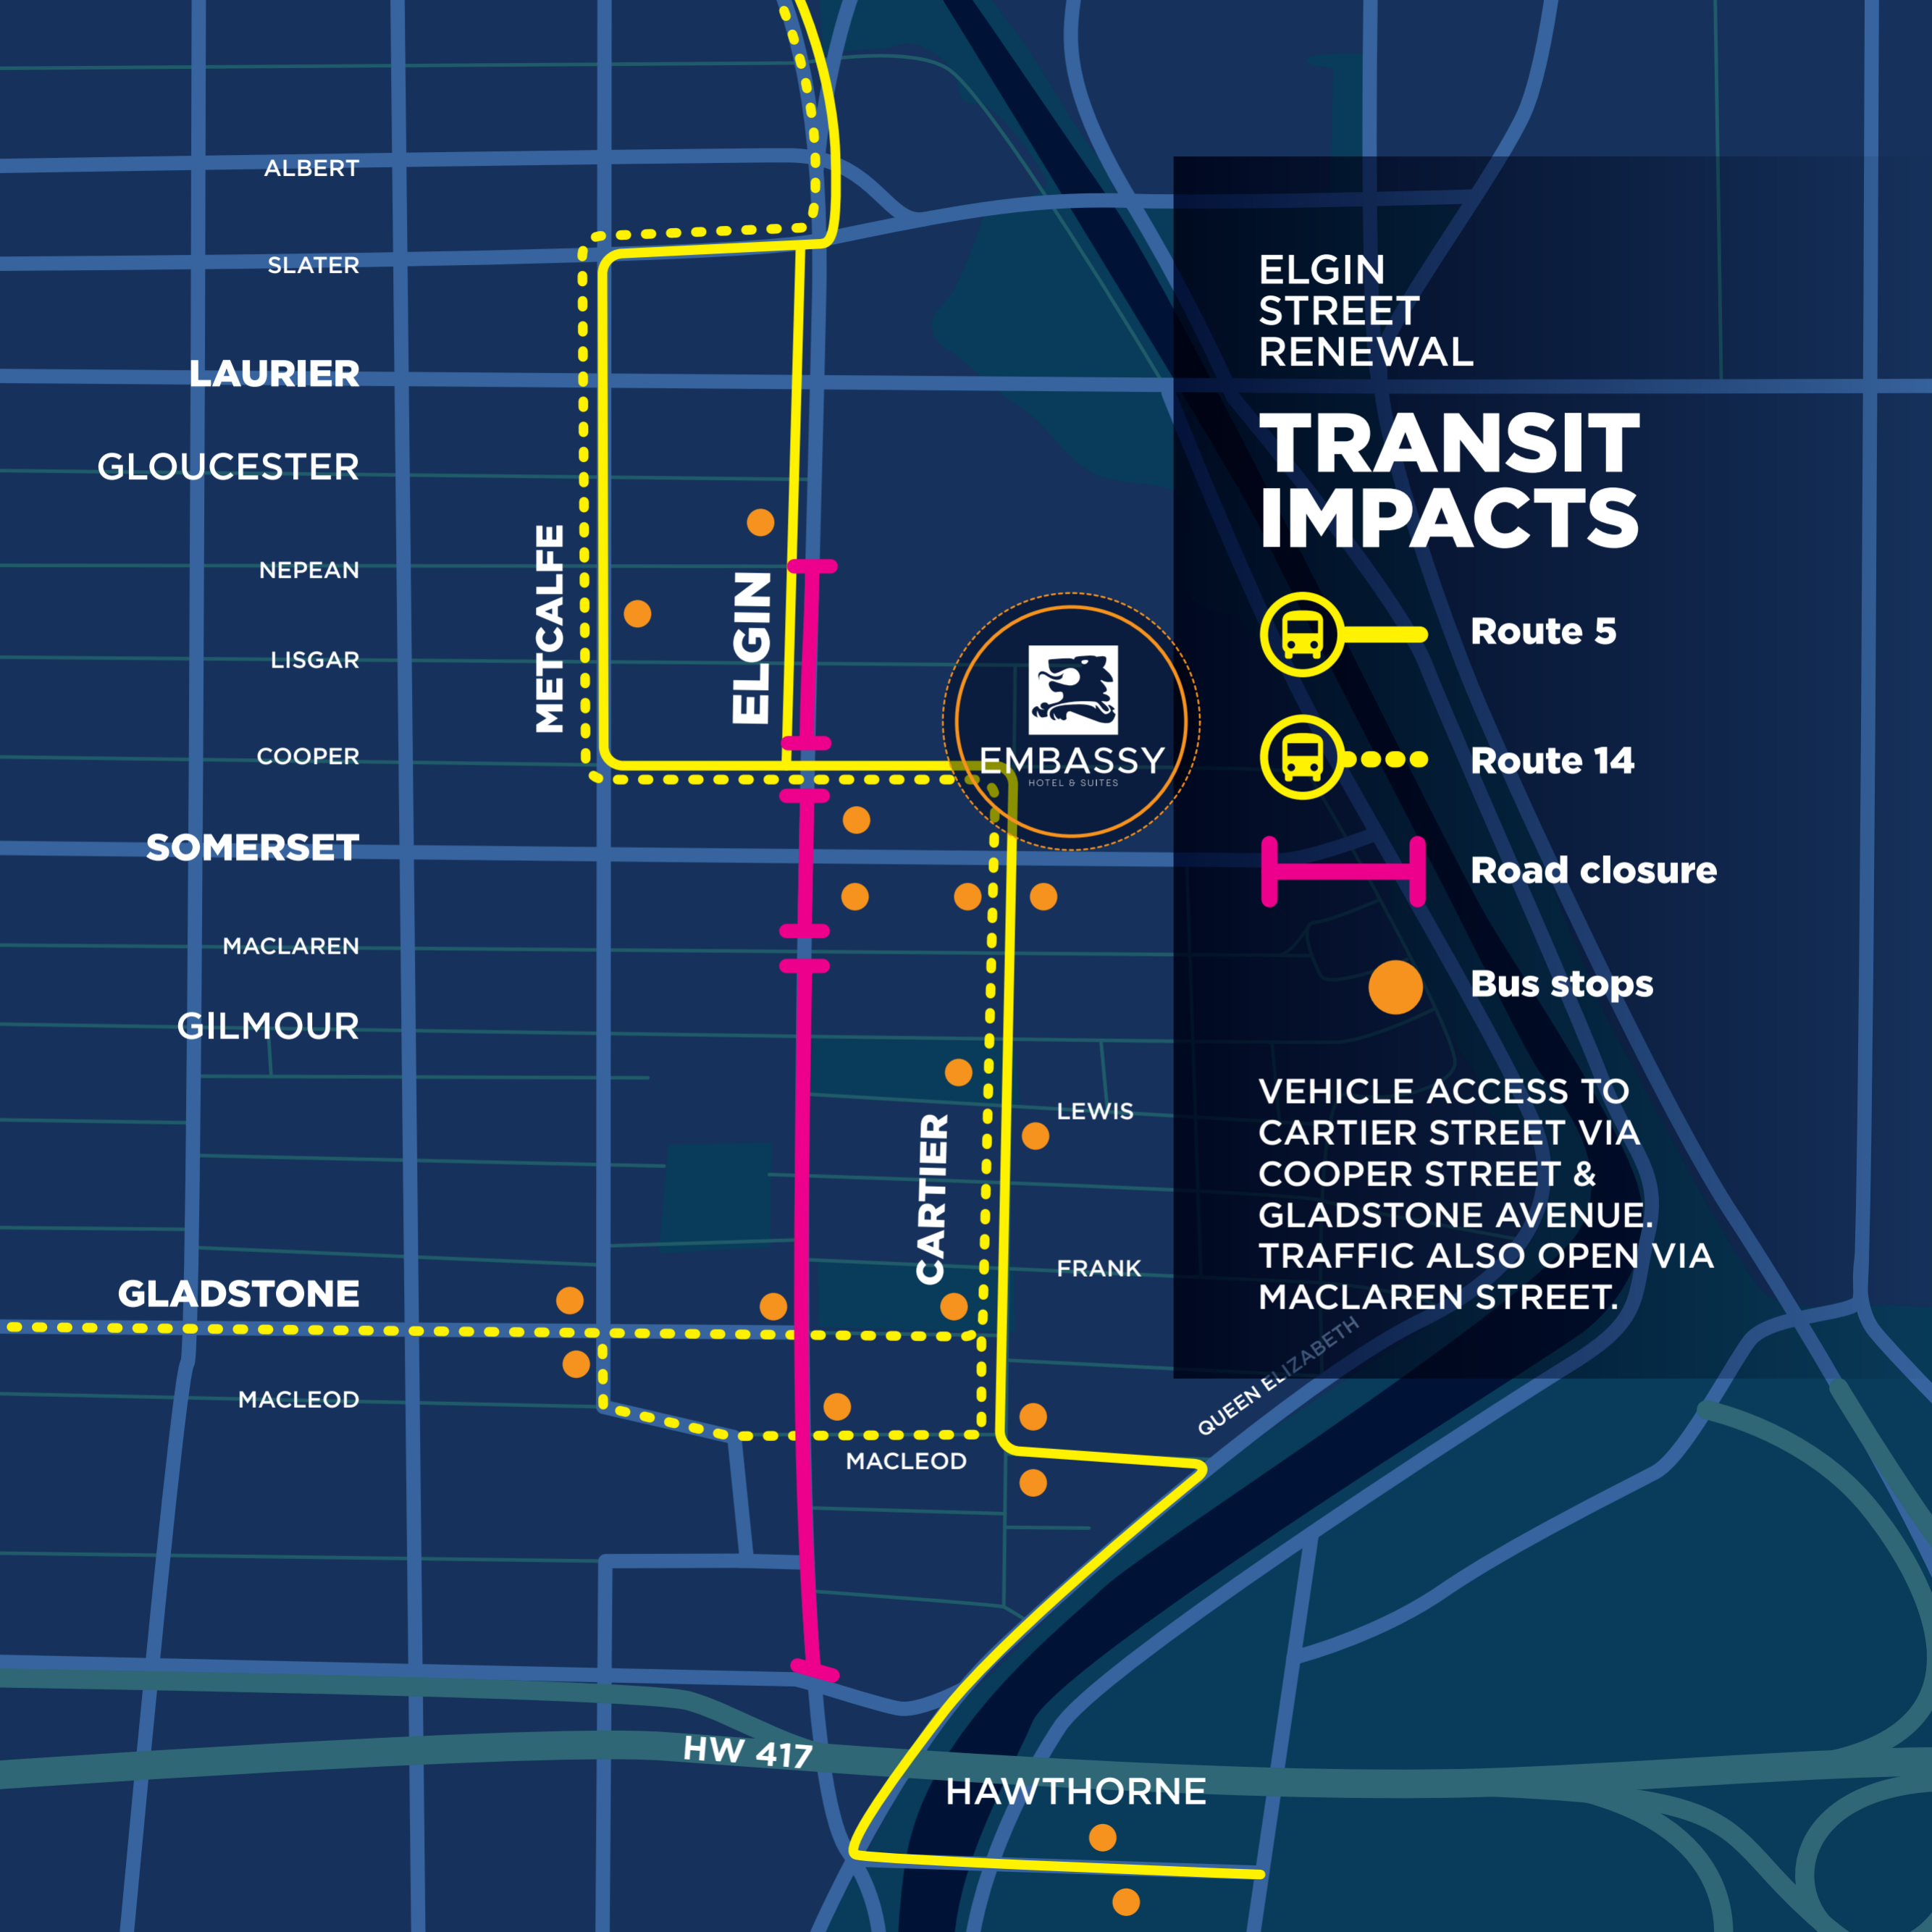

ELGIN STREET RENEWAL

TRANSIT IMPACTS

Route 5

Route 14

Road closure

Bus stops

VEHICLE ACCESS TO
CARTIER STREET VIA
COOPER STREET &
GLADSTONE AVENUE.
TRAFFIC ALSO OPEN VIA
MACLAREN STREET.

ALBERT

GILMOUR

GLADSTONE

MACLEOD

HW 417

HAWTHORNE

METCALFE

ELGIN

CARTIER